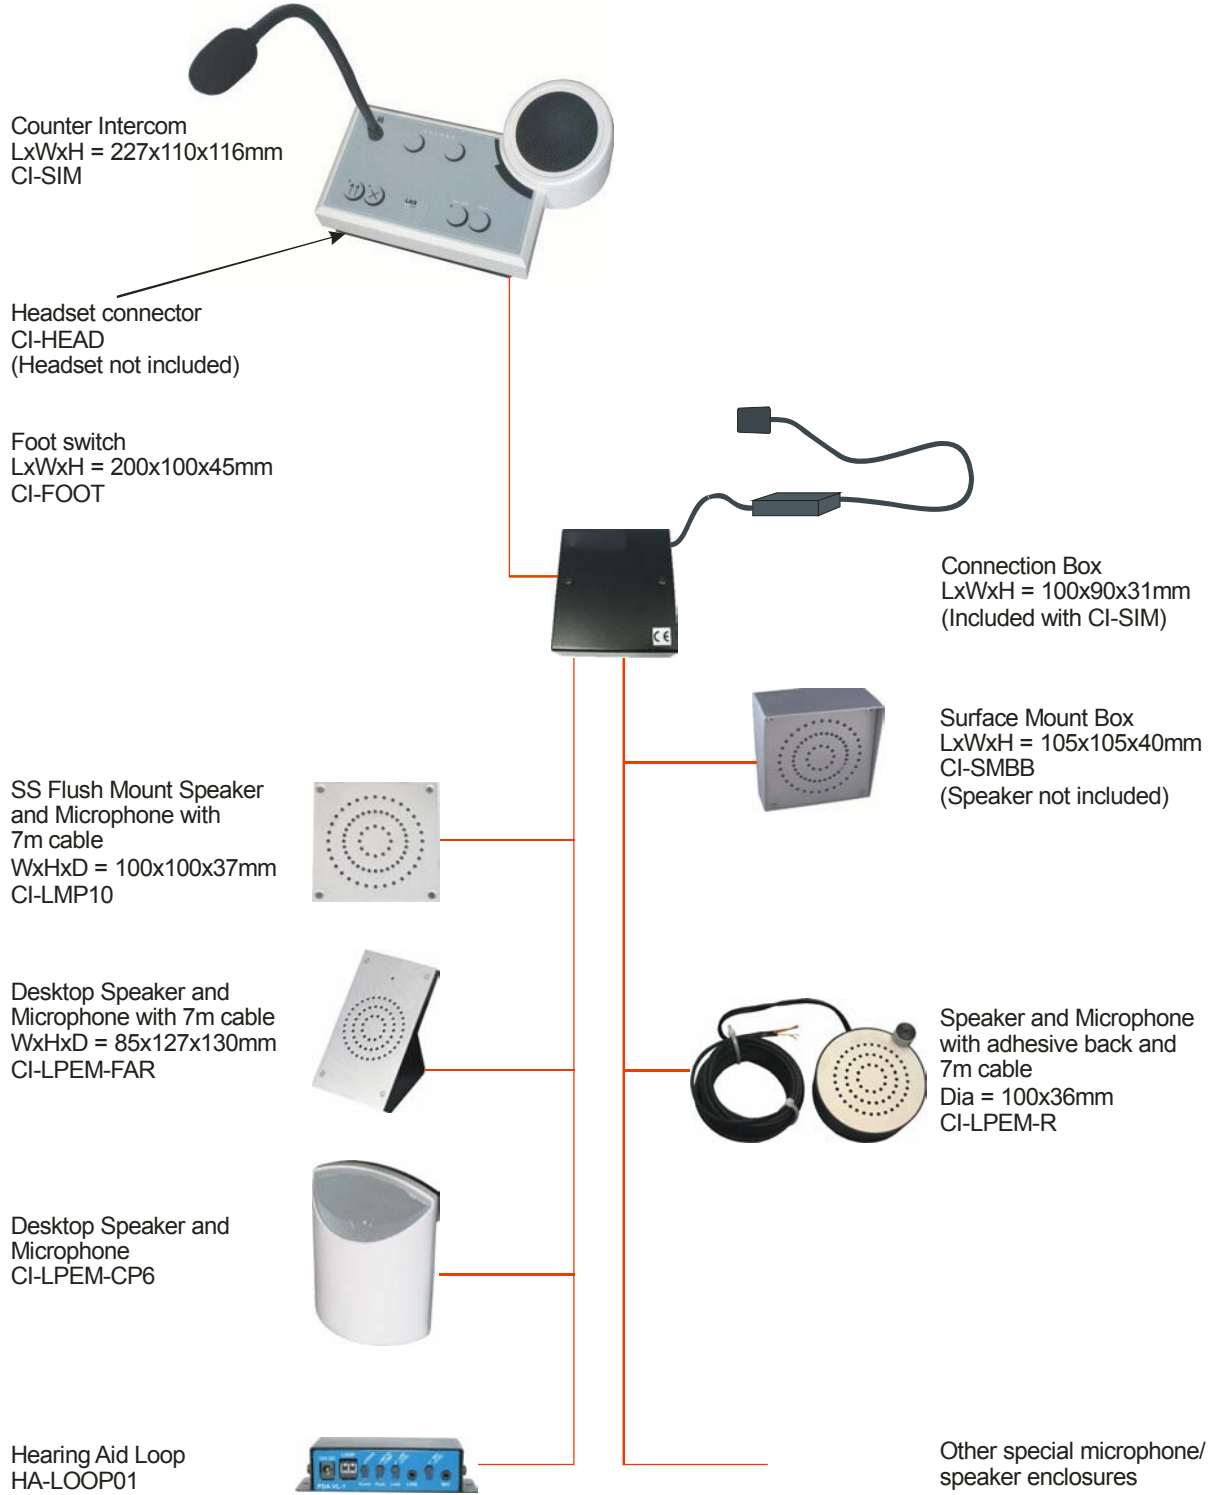

Counter Intercom

Counter Intercoms are available in two models - simplex or duplex. The Simplex unit requires the operator to press a button to speak. Whilst in duplex both voice paths are open. Both models can be connected to a hearing aid loop amplifier.

Simplex

Main features

- Vandal resistant speaker/microphone unit
- Desk top speaker/microphone unit
- 90-260VAC Power supply

Optional

- Headset connection (Headset not included)
- Foot switch operated PTT

Duplex

Main features

- Vandal resistant speaker
- Desk top speaker
- Ceiling speaker
- Vandal resistant microphone
- Boundary microphone
- Strip microphone
- 90-260VAC Power supply

Optional

- Headset connection (Headset not included)

Simplex configuration

Duplex configuration